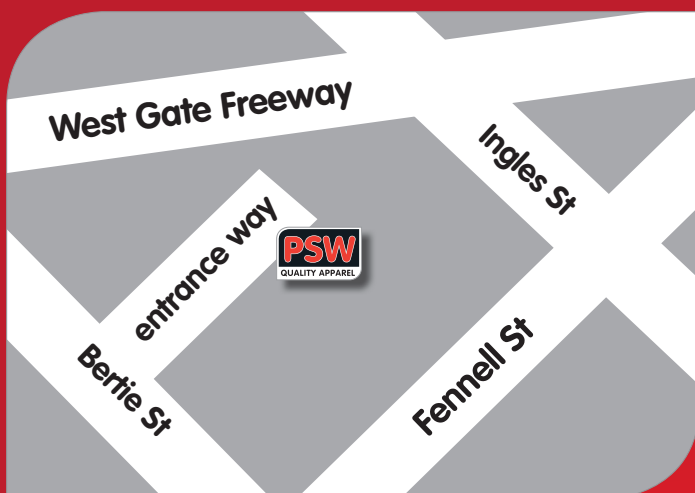

# Williamstown North Primary School

Your school uniform  
is available at  
PSW Port Melbourne.

Laybys are available with a 20% deposit.